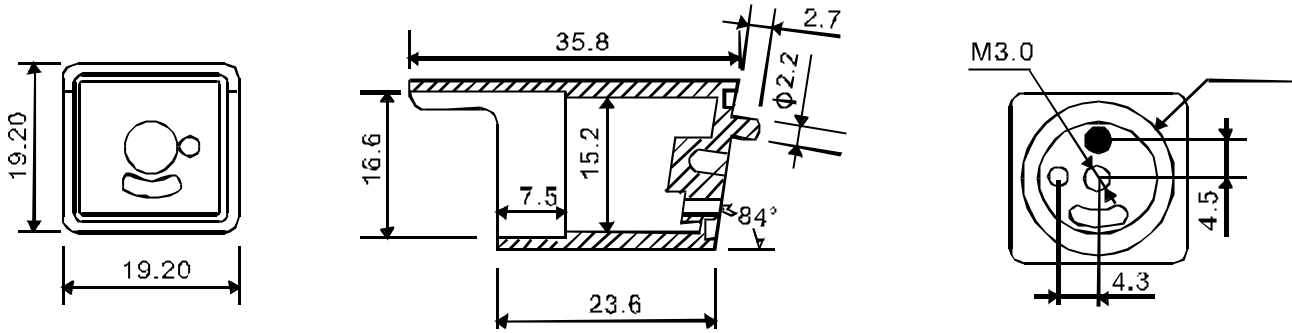

LED Component

OUTDOOR LAMP CLUSTER

PACKAGE DIMENSION

BL-CS15A Series

INTERNAL CIRCUIT DIAGRAM

BL-CS15AR2G2

BL-CS15AR1G3

BL-CS15AR1G2B1

LED Component

OUTDOOR LAMP CLUSTER

PACKAGE DIMENSION

BL-CS19A Series

INTERNAL CIRCUIT DIAGRAM

BL-CS19AR2G4

BL-CS19AR3G6

LED Component

OUTDOOR LAMP CLUSTER

PACKAGE DIMENSION

BL-CS21A Series

INTERNAL CIRCUIT DIAGRAM

BL-CS21AR3G6

BL-CS21AR2G6B1

BL-CS21AR2G1B1

LED Component

OUTDOOR LAMP CLUSTER

PACKAGE DIMENSION

BL-CS26A Series

INTERNAL CIRCUIT DIAGRAM

BL-CS26AR5G8

BL-CS26AR5G12

BL-CS26AR3G3B2

OUTDOOR LAMP CLUSTER