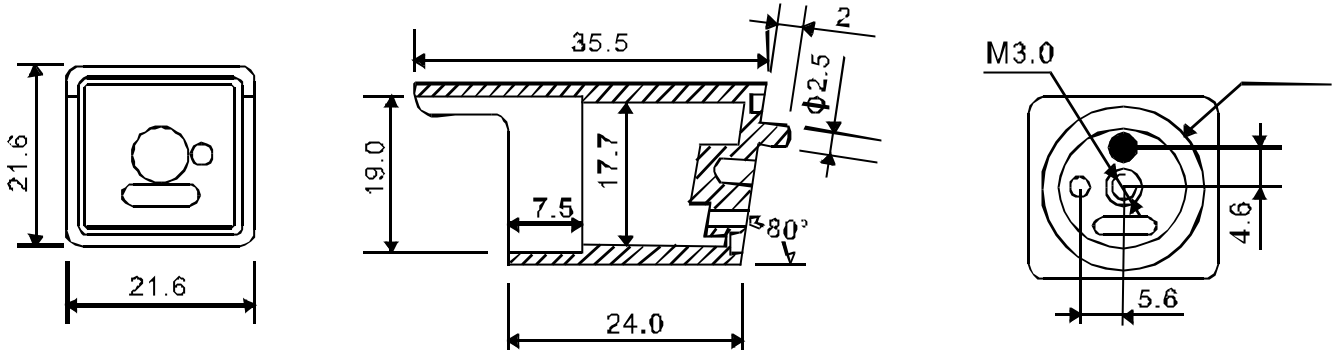

LED Component

OUTDOOR LAMP CLUSTER

PACKAGE DIMENSION

BL-CS15A Series

INTERNAL CIRCUIT DIAGRAM

BL-CS15AR2G2

BL-CS15AR1G3

BL-CS15AR1G2B1

LED Component

OUTDOOR LAMP CLUSTER

PACKAGE DIMENSION

BL-CS19A Series

INTERNAL CIRCUIT DIAGRAM

BL-CS19AR2G4

BL-CS19AR3G6

LED Component

OUTDOOR LAMP CLUSTER

PACKAGE DIMENSION

BL-CS21A Series

INTERNAL CIRCUIT DIAGRAM

BL-CS21AR3G6

BL-CS21AR2G6B1

BL-CS21AR2G1B1

LED Component

OUTDOOR LAMP CLUSTER

PACKAGE DIMENSION

BL-CS26A Series

INTERNAL CIRCUIT DIAGRAM

BL-CS26AR5G8

BL-CS26AR5G12

BL-CS26AR3G3B2

OUTDOOR LAMP CLUSTER