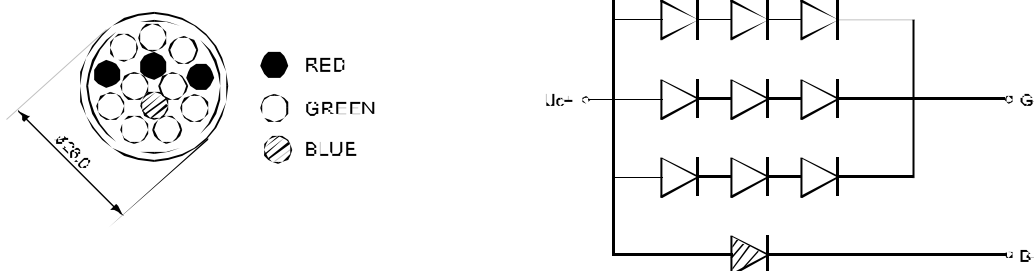

OUTDOOR LAMP CLUSTER

PACKAGE DIMENSION

BL-CS26A Series

INTERNAL CIRCUIT DIAGRAM

BL-CS26AR5G8

BL-CS26AR5G12

BL-CS26AR3G3B2

OUTDOOR LAMP CLUSTER

PACKAGE DIMENSION

BL-CR19A Series

INTERNAL CIRCUIT DIAGRAM

BL-CR19AR4

BL-CR19AR3G4

BL-CR19AR2G2B1

LED Component

OUTDOOR LAMP CLUSTER

PACKAGE DIMENSION

BL-CR26x Series

R26A	$26^{+0.1}_{-0.1}$	23.8	7.5	6	10°
R26B	$26^{+0.0}_{-0.1}$	23.8	9.5	6	10°
R26C	$26^{+0.0}_{-0.1}$	23.8	14.5	6	10°

INTERNAL CIRCUIT DIAGRAM

BL-CR26xR5G10

BL-CR26xR6G8

BL-CR26xR3G9B1