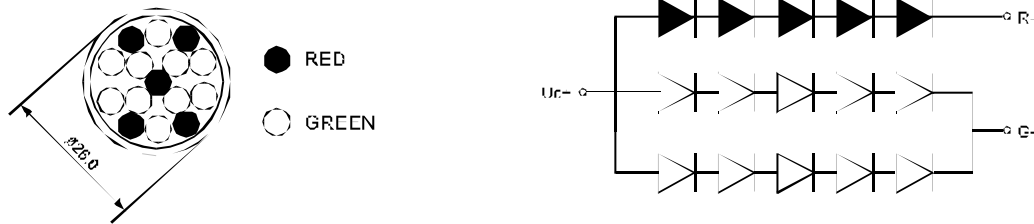

OUTDOOR LAMP CLUSTER

PACKAGE DIMENSION

BL-CS26A Series

INTERNAL CIRCUIT DIAGRAM

BL-CS26AR5G8

BL-CS26AR5G12

BL-CS26AR3G3B2

OUTDOOR LAMP CLUSTER

PACKAGE DIMENSION

BL-CR19A Series

INTERNAL CIRCUIT DIAGRAM

BL-CR19AR4

BL-CR19AR3G4

BL-CR19AR2G2B1

LED Component

OUTDOOR LAMP CLUSTER

PACKAGE DIMENSION

BL-CR26x Series

R26A	$26^{+0.1}_{-0.1}$	23.8	7.5	6	10°
R26B	$26^{+0.0}_{-0.1}$	23.8	9.5	6	10°
R26C	$26^{+0.0}_{-0.1}$	23.8	14.5	6	10°

INTERNAL CIRCUIT DIAGRAM

BL-CR26xR5G10

BL-CR26xR6G8

BL-CR26xR3G9B1