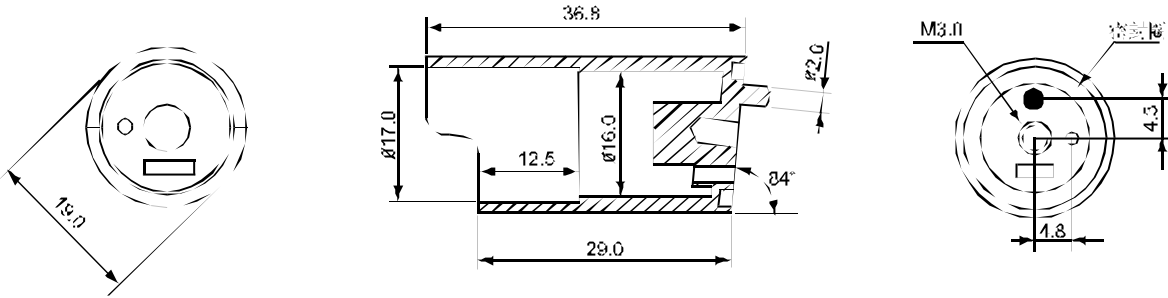

OUTDOOR LAMP CLUSTER

PACKAGE DIMENSION

BL-CS21A Series

INTERNAL CIRCUIT DIAGRAM

BL-CS21AR3G6

BL-CS21AR2G6B1

BL-CS21AR2G1B1

LED Component

OUTDOOR LAMP CLUSTER

PACKAGE DIMENSION

BL-CS26A Series

INTERNAL CIRCUIT DIAGRAM

BL-CS26AR5G8

BL-CS26AR5G12

BL-CS26AR3G3B2

OUTDOOR LAMP CLUSTER

PACKAGE DIMENSION

BL-CR19A Series

INTERNAL CIRCUIT DIAGRAM

BL-CR19AR4

BL-CR19AR3G4

BL-CR19AR2G2B1

LED Component

OUTDOOR LAMP CLUSTER

All dimensions are in millimeters (inches)
Tolerance is $\pm 0.25(0.01)$ unless otherwise noted.
Specifications are subject to change without notice.