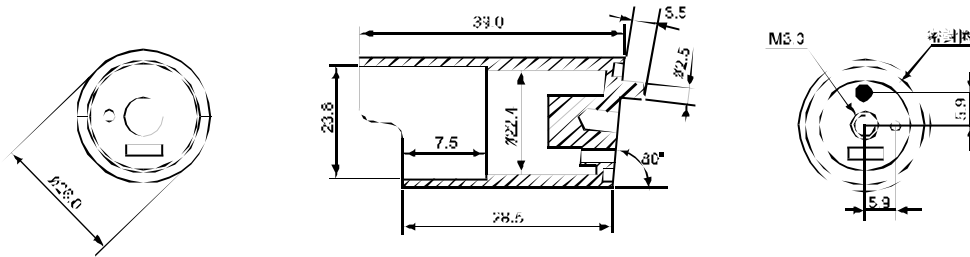

OUTDOOR LAMP CLUSTER

PACKAGE DIMENSION

BL-CS26A Series

INTERNAL CIRCUIT DIAGRAM

BL-CS26AR5G8

BL-CS26AR5G12

BL-CS26AR3G3B2

OUTDOOR LAMP CLUSTER

PACKAGE DIMENSION

BL-CR19A Series

INTERNAL CIRCUIT DIAGRAM

BL-CR19AR4

BL-CR19AR3G4

BL-CR19AR2G2B1

LED Component

OUTDOOR LAMP CLUSTER

PACKAGE DIMENSION

BL-CR26x Series

R26A	$26^{+0.1}_{-0.1}$	23.8	7.5	6	10°
R26B	$26^{+0.0}_{-0.1}$	23.8	9.5	6	10°
R26C	$26^{+0.0}_{-0.1}$	23.8	14.5	6	10°

INTERNAL CIRCUIT DIAGRAM

BL-CR26xR5G10

BL-CR26xR6G8

BL-CR26xR3G9B1

All dimensions are in millimeters (inches)
Tolerance is $\pm 0.25(0.01)$ unless otherwise noted.
Specifications are subject to change without notice.