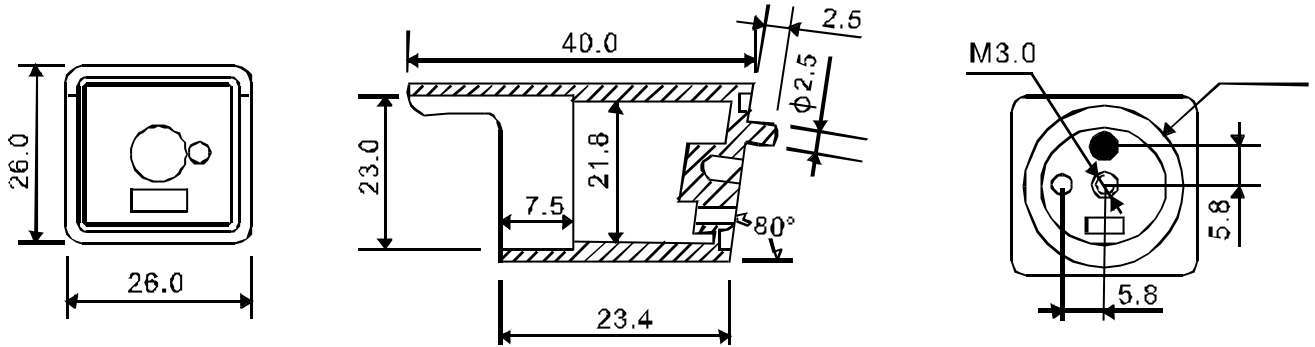

LED Component

OUTDOOR LAMP CLUSTER

PACKAGE DIMENSION

BL-CS15A Series

INTERNAL CIRCUIT DIAGRAM

BL-CS15AR2G2

BL-CS15AR1G3

BL-CS15AR1G2B1

LED Component

OUTDOOR LAMP CLUSTER

PACKAGE DIMENSION

BL-CS19A Series

INTERNAL CIRCUIT DIAGRAM

BL-CS19AR2G4

BL-CS19AR3G6

LED Component

OUTDOOR LAMP CLUSTER

PACKAGE DIMENSION

BL-CS21A Series

INTERNAL CIRCUIT DIAGRAM

BL-CS21AR3G6

BL-CS21AR2G6B1

BL-CS21AR2G1B1

LED Component

OUTDOOR LAMP CLUSTER

PACKAGE DIMENSION

BL-CS26A Series

INTERNAL CIRCUIT DIAGRAM

BL-CS26AR5G8

BL-CS26AR5G12

BL-CS26AR3G3B2

OUTDOOR LAMP CLUSTER