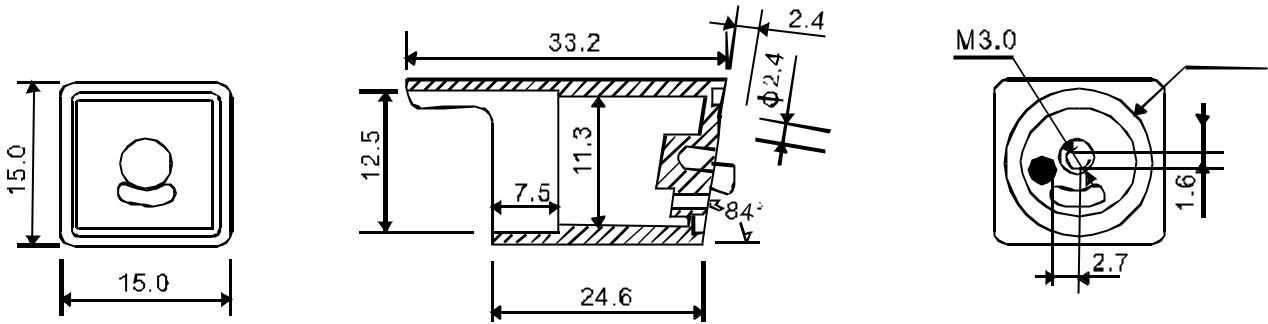

LED Component

OUTDOOR LAMP CLUSTER

PACKAGE DIMENSION

BL-CS15A Series

INTERNAL CIRCUIT DIAGRAM

BL-CS15AR2G2

BL-CS15AR1G3

BL-CS15AR1G2B1

LED Component

OUTDOOR LAMP CLUSTER

PACKAGE DIMENSION

BL-CS19A Series

INTERNAL CIRCUIT DIAGRAM

BL-CS19AR2G4

BL-CS19AR3G6

LED Component

OUTDOOR LAMP CLUSTER

PACKAGE DIMENSION

BL-CS21A Series

INTERNAL CIRCUIT DIAGRAM

BL-CS21AR3G6

BL-CS21AR2G6B1

BL-CS21AR2G1B1

LED Component

All dimensions are in millimeters (inches)
Tolerance is $\pm 0.25(0.01)$ unless otherwise noted.
Specifications are subject to change without notice.