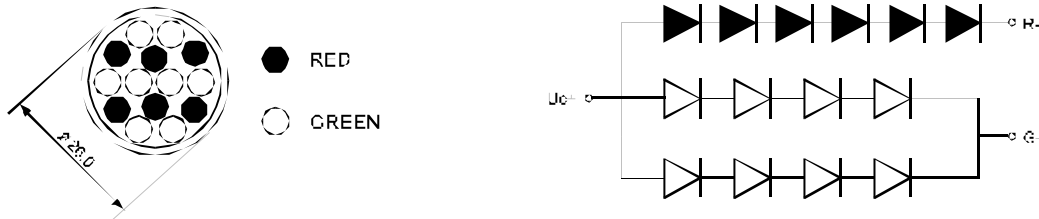

OUTDOOR LAMP CLUSTER

PACKAGE DIMENSION

BL-CS26A Series

INTERNAL CIRCUIT DIAGRAM

BL-CS26AR5G8

BL-CS26AR5G12

BL-CS26AR3G3B2

OUTDOOR LAMP CLUSTER

PACKAGE DIMENSION

BL-CR19A Series

INTERNAL CIRCUIT DIAGRAM

BL-CR19AR4

BL-CR19AR3G4

BL-CR19AR2G2B1

LED Component

OUTDOOR LAMP CLUSTER

PACKAGE DIMENSION

BL-CR26x Series

R26A	$26^{+0.1}_{-0.1}$	23.8	7.5	6	10°
R26B	$26^{+0.0}_{-0.1}$	23.8	9.5	6	10°
R26C	$26^{+0.0}_{-0.1}$	23.8	14.5	6	10°

INTERNAL CIRCUIT DIAGRAM

BL-CR26xR5G10

BL-CR26xR6G8

BL-CR26xR3G9B1